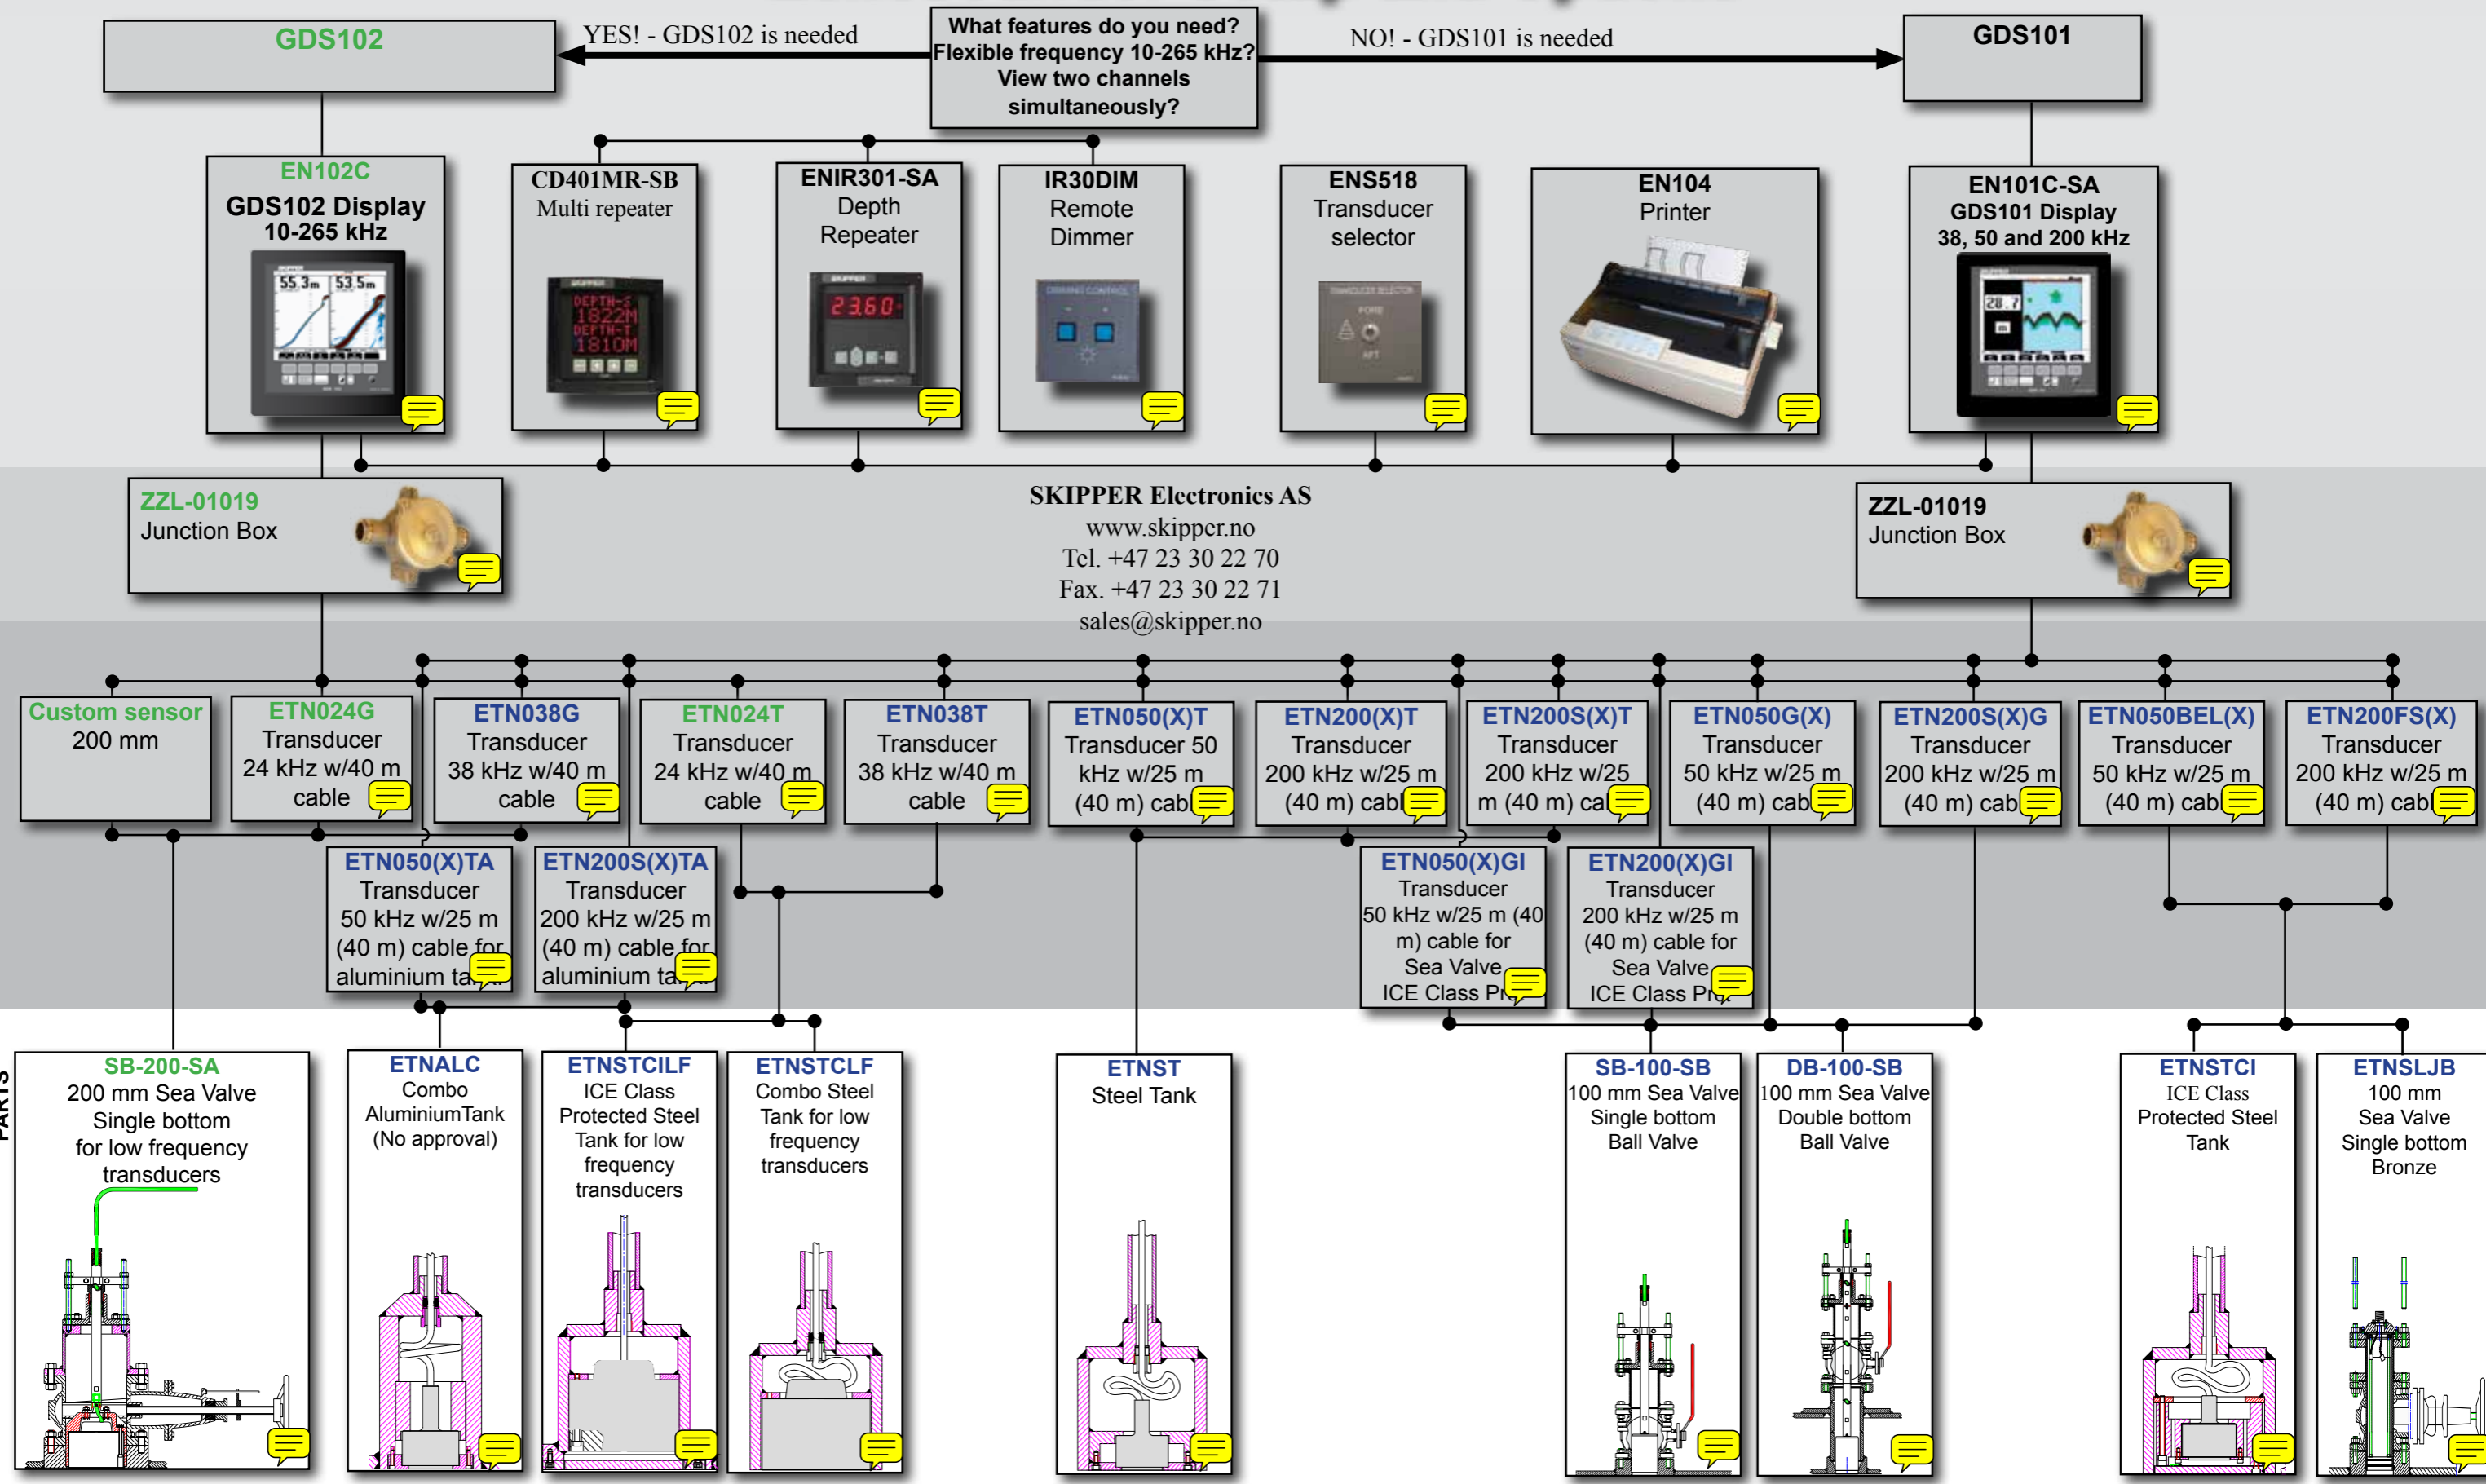

# SKIPPER®

## Echosounder Setup and Options

DISPLAY

Junction Box

Transducer

BOTTOM PARTS

BOTTOM PARTS